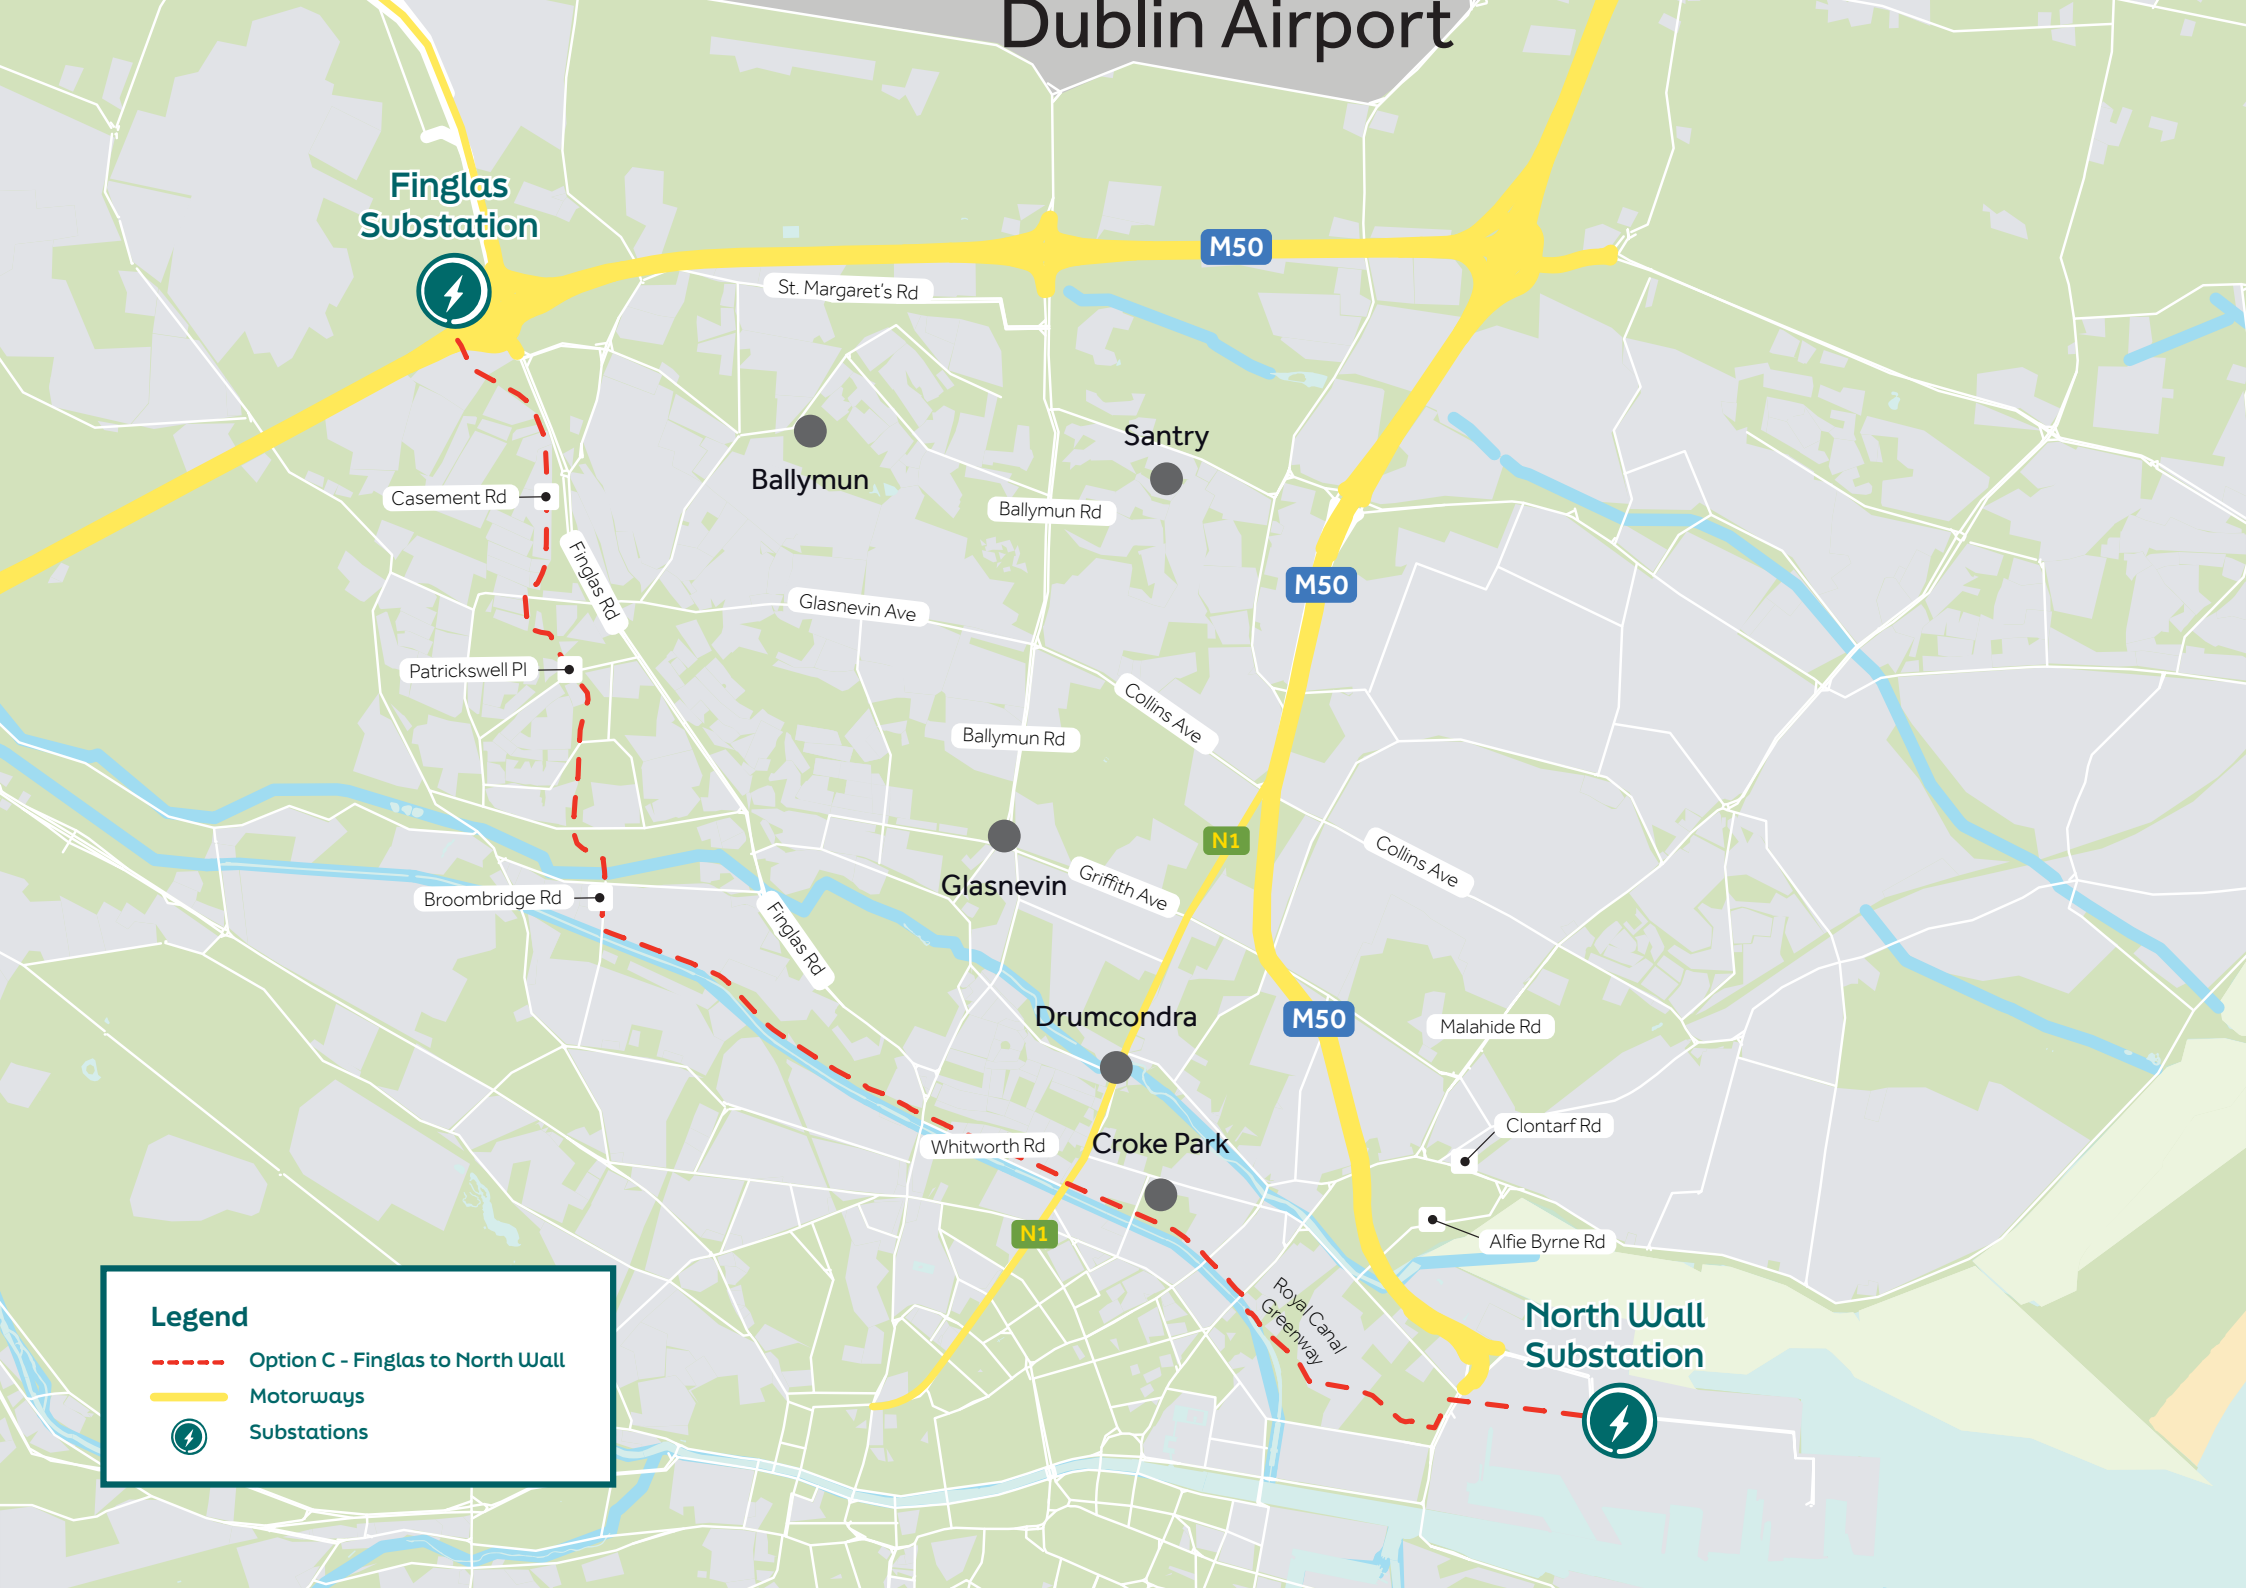

# Dublin Airport

Finglas Substation

M50

St. Margaret's Rd

Ballymun

Santry

Casement Rd

Ballymun Rd

M50

Glasnevin Ave

Patrickswell Pl

Finglas Rd

Ballymun Rd

Collins Ave

N1

Broombridge Rd

Glasnevin

Griffith Ave

Collins Ave

Finglas Rd

Drumcondra

M50

Malahide Rd

Croke Park

## Legend

--- Option C - Finglas to North Wall

— Motorways

⚡ Substations