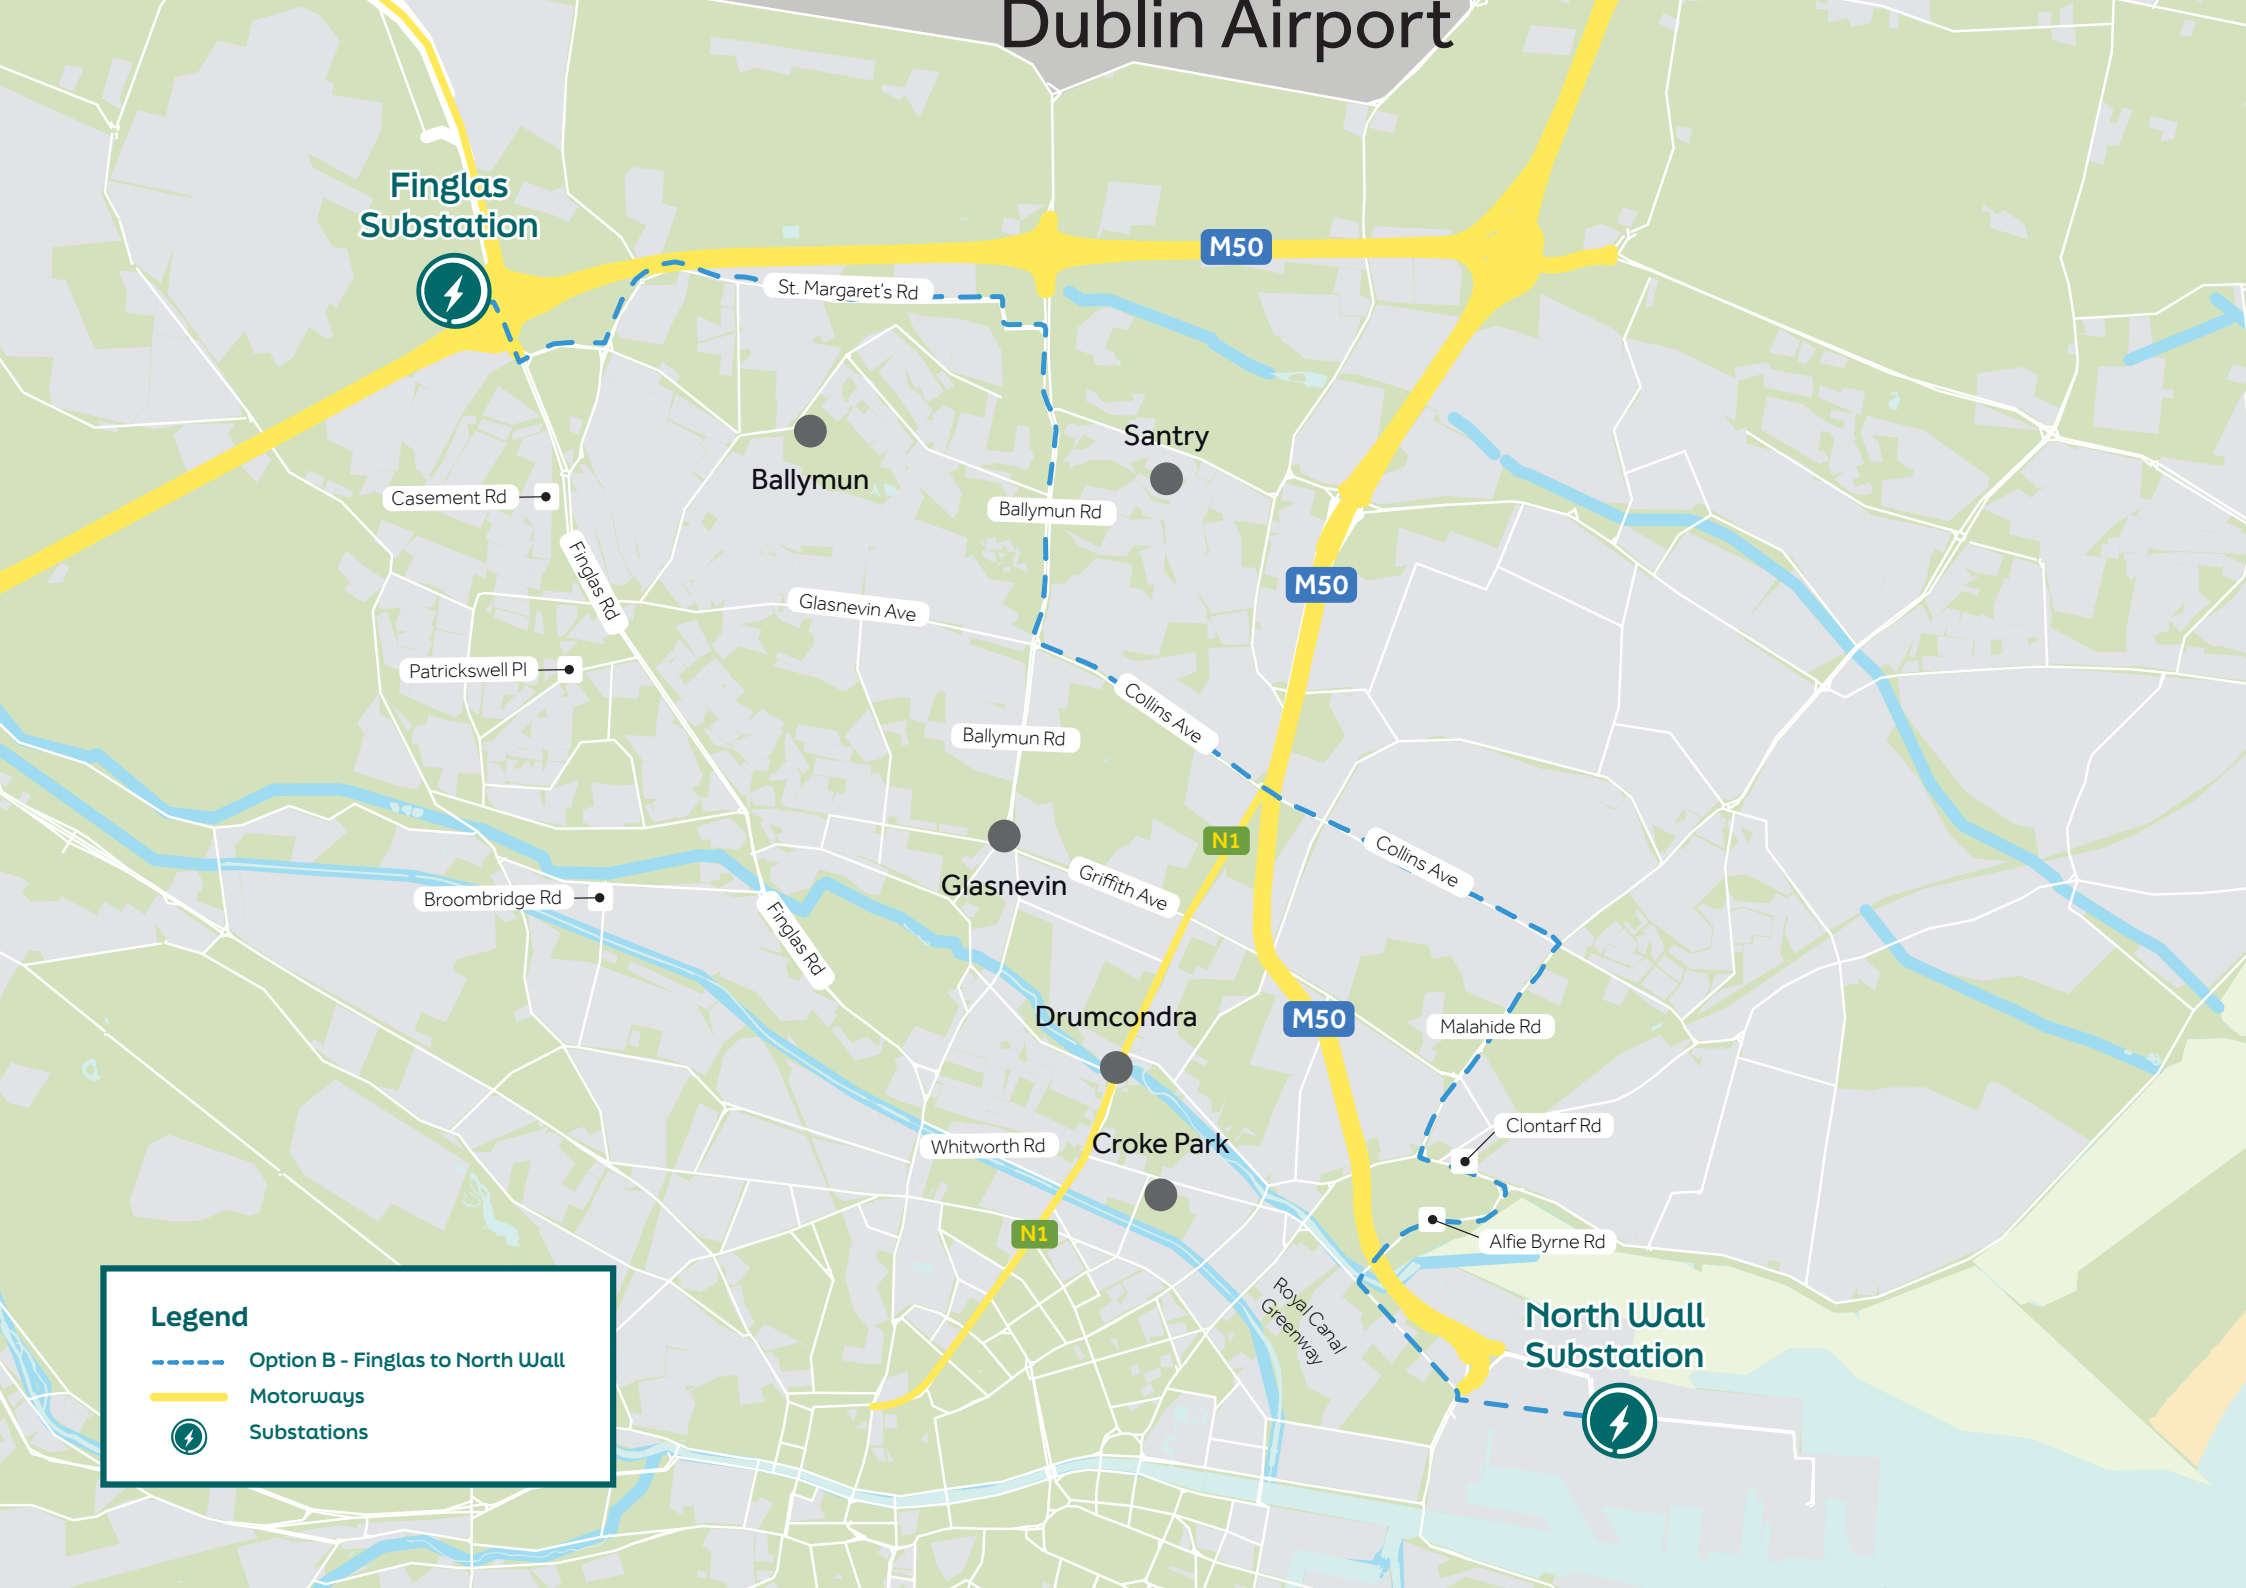

Dublin Airport

Finglas Substation

M50

St. Margaret's Rd

Ballymun

Santry

Casement Rd

Ballymun Rd

M50

Glasnevin Ave

Patrickswell Pl

Finglas Rd

Ballymun Rd

Collins Ave

N1

Broombridge Rd

Finglas Rd

Glasnevin

Griffith Ave

Collins Ave

Drumcondra

M50

Malahide Rd

Croke Park

Whitworth Rd

Clontarf Rd

Alfie Byrne Rd

North Wall Substation

Legend

----- Option B - Finglas to North Wall

————— Motorways

⚡ Substations